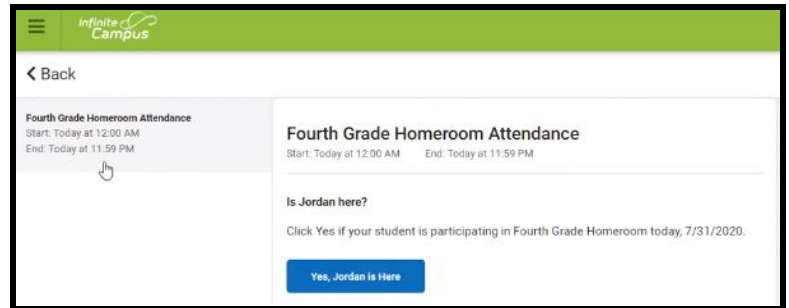

OR parents will log into their parent portal once a day and sign all of their students in:

- Select Today
- Select Check-in
- Identify student
- Select **Yes, (student name) is here.**

Help video: <https://www.infinitecampus.com/info/parent-student-blended-learning-schedules>