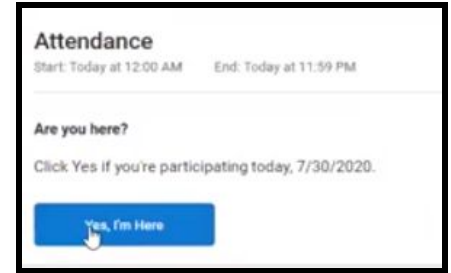

# Checking in through Student or Parent Portal

What students and parents will see for check-in after logging into the Student or Parent Portal:

## Once a day students will log into their student portal:

- Select Today
- Select Check-ins
- Yes I am here
- Save